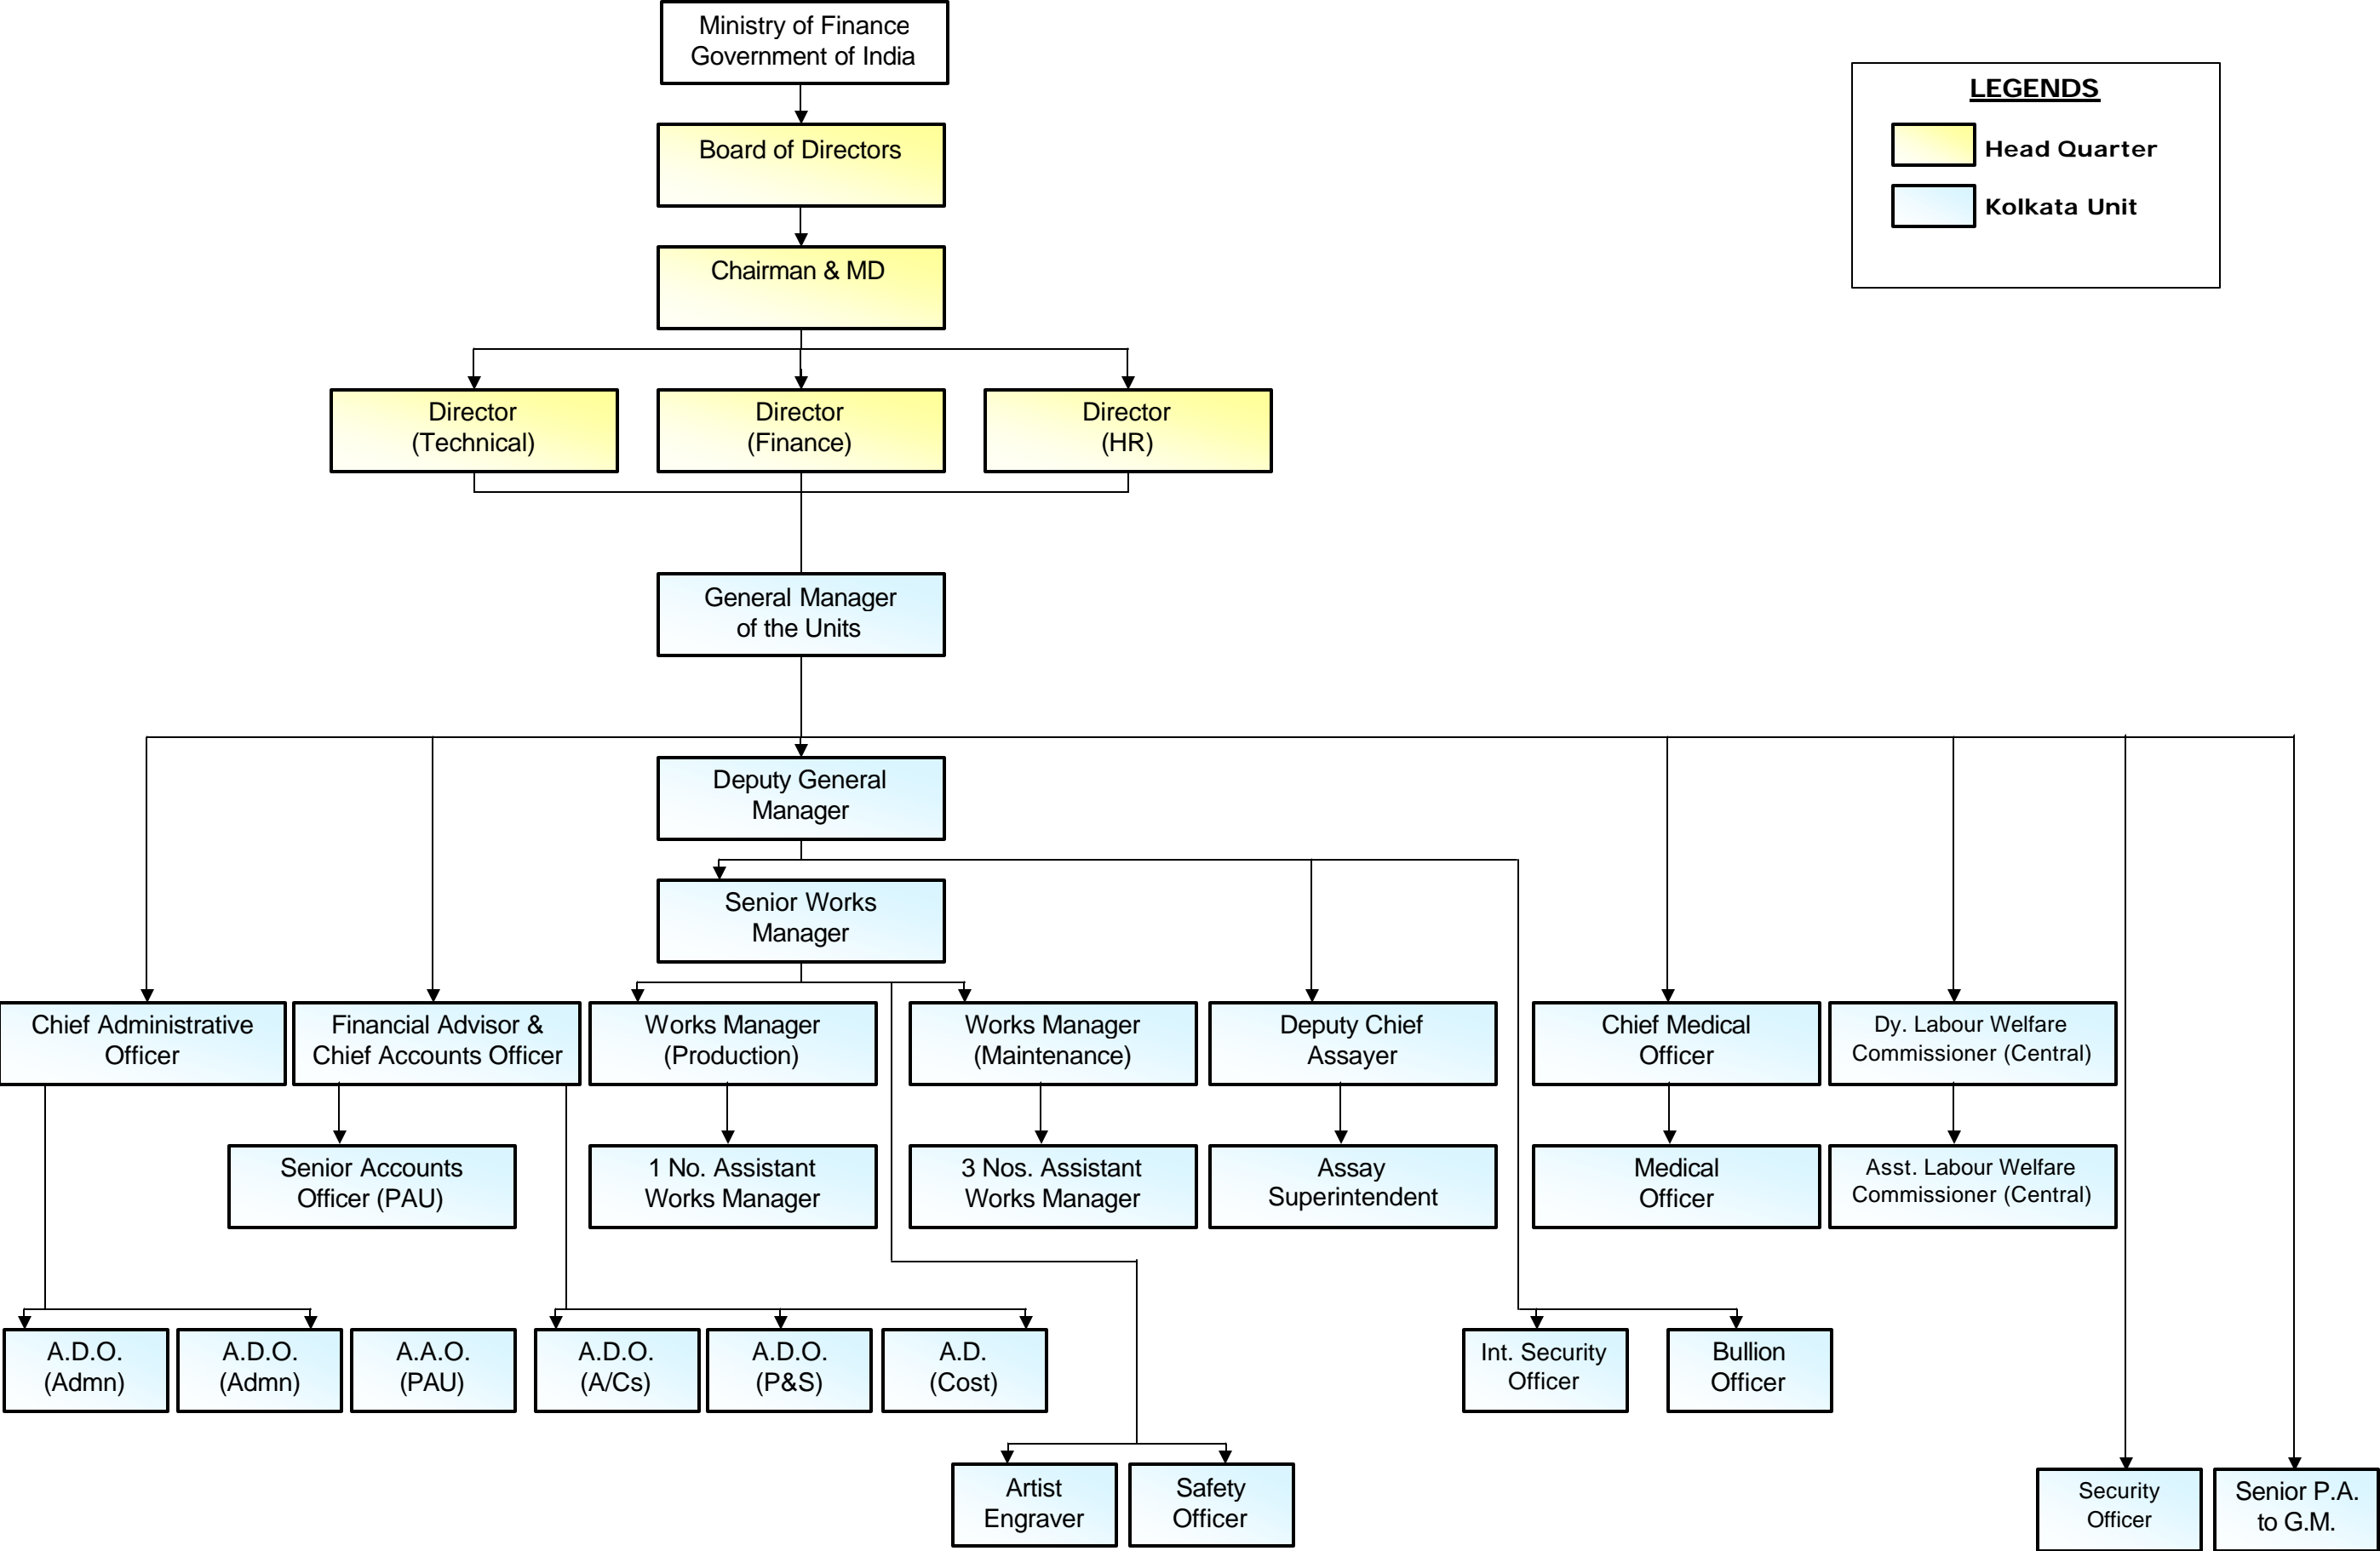

ORGANISATION CHART OF INDIA GOVERNMENT MINT, ALIPORE, KOLKATA (a unit of Security Printing & Minting Corporation of India Ltd., New Delhi)

LEGENDS

- Head Quarter
- Kolkata Unit